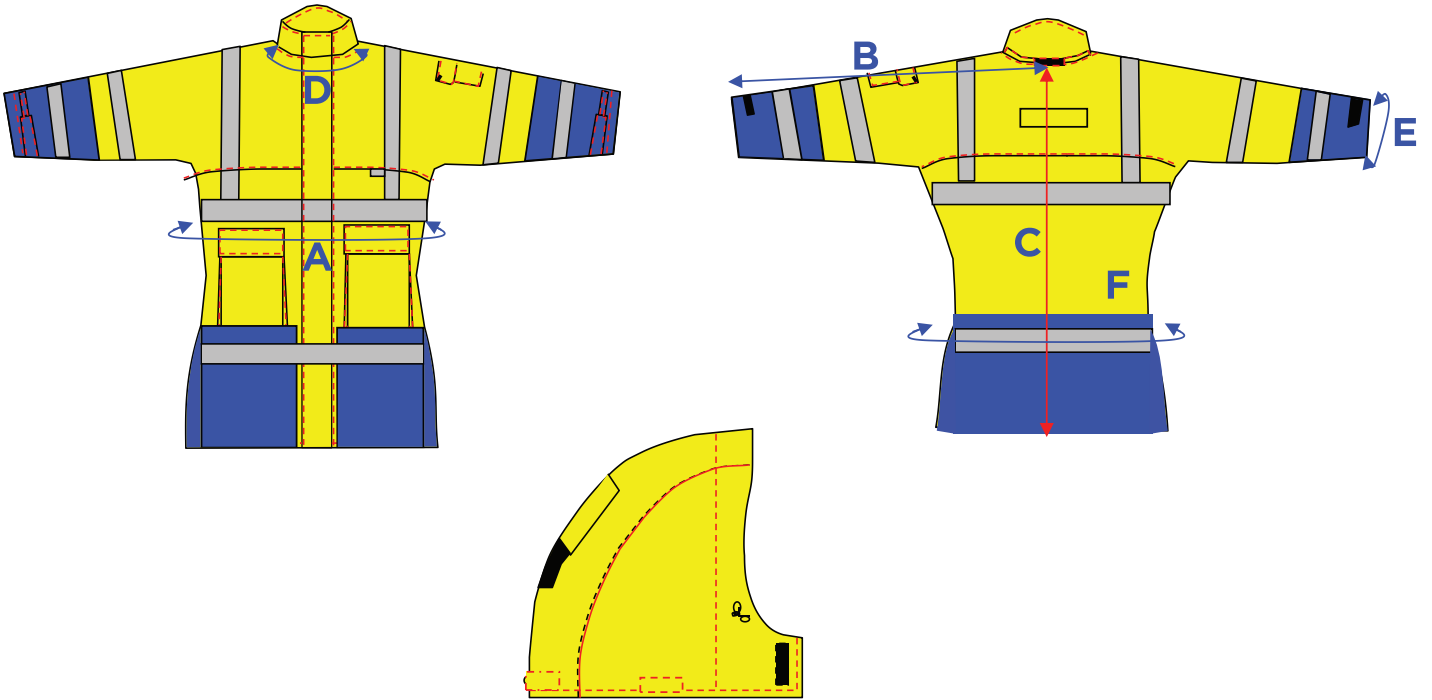

MAIN APPLICATION

- Electrical
- Telecom
- Gas
- Oil

Partners

LADIES COAT SIZE CHART

PRO/ARC REGULAR LADIES COAT (CM)

		XS	S	M	L	XL	2XL	3XL	4XL	5XL	6XL	7XL	TOL ±
Coat Chest	A	100	107	115	123	131	139	147	155	163	171	179	±3.5
Sleeve Length	B	83.5	83	84	85.5	86.5	88	89	90	91	92	93	±1.5
Centre Back Length	C	69	71	71	74	74	76	76	76	76	80	80	±1.5
Neck Circumference	D	56	57	57	58	58	59	59	60	60	62	62	±1
Cuff Circumference	E	30	31	32	33	34	35	36	36	36	37	37	±1
Waist	F	83	90	98	106	114	122	130	138	146	154	162	±3.5
Middle Zipper		66	66	66	66	66	66	66	66	66	66	66	±1

PRO/ARC REGULAR LADIES COAT (INCH)

		XS	S	M	L	XL	2XL	3XL	4XL	5XL	6XL	7XL	TOL ±
Coat Chest	A	39 3/8	42 1/8	45 1/4	48 2/4	51 5/8	54 6/8	58	64 1/8	73 5/8	67 3/8	70 2/4	±1 3/8
Sleeve Length	B	33 5/8	32 5/8	33	33 3/8	34	34 5/8	35	35 3/4	37 3/4	36 1/4	36 5/8	±5/8
Centre Back Length	C	27	28	28	29	29	30	30	30	30	31 4/8	31 4/8	±5/8
Neck Circumference	D	22	22 1/2	22 1/2	23	22 3/4	23 1/4	23 1/4	23 5/8	24 3/8	24 3/8	24 3/8	±3/8
Cuff Circumference	E	11 3/4	12 2/8	12 2/4	13	13 3/4	13 6/8	14 1/8	14	14 1/2	14 5/8	14 3/4	±3/8
Waist	F	32 5/8	35 3/8	38 5/8	41 6/8	44 7/8	48	51 1/8	57 4/8	26	60 5/8	63 6/8	±1 3/8
Middle Zipper		26	26	26	26	26	26	26	26		26	26	±3/8

Partners

LADIES COAT SIZE CHART

PRO/ARC LADIES LONG COAT (CM)

		XS	S	M	L	XL	2XL	3XL	4XL	5XL	6XL	7XL	TOL ±
Coat Chest	A	100	107	115	123	131	139	147	155	163	171	179	±3.5
Sleeve Length	B	90.58	88.08	89.08	90.58	91.58	93.08	94.08	95.08	96.08	97.08	98.08	±1.5
Centre Back Length	C	81.7	83.7	83.7	86.7	86.7	88.7	88.7	88.7	88.7	92.7	92.7	±1.5
Neck Circumference	D	56	57	57	58	58	59	59	60	60	62	62	±1
Cuff Circumference	E	30	31	32	33	34	35	36	36	36	37	37	±1
Waist	F	83	90	98	106	114	122	130	138	146	154	162	±3.5
Middle Zipper		66	66	66	66	66	66	66	66	66	66	66	±1