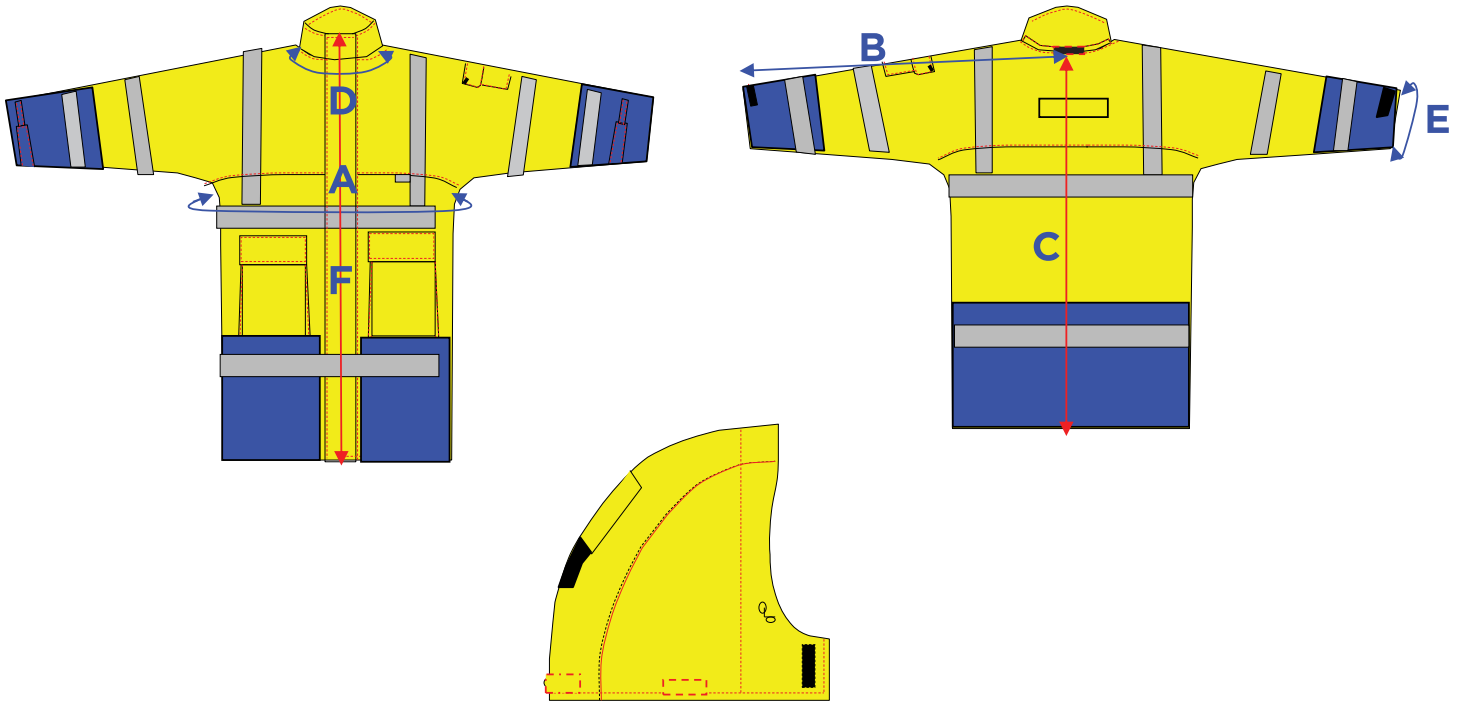

FR/ARC CAT 3 PRO ARC® RAINWEAR / OUTERWEAR

Yellow/Navy

Orange/Navy

COAT - Breathable High Visibility Rainwear

ALL SEASON PROTECTION

DURABLE, WATERPROOF, BREATHABLE & WINDPROOF

FEATURES

- Removable hood
- Triple storm flap with heavy duty two way YKK zip
- Elasticated adjustable storm cuffs
- Internal cuff
- Lanyard vent
- Two hip pockets
- Stand up collar
- Phone pocket on sleeve

MAIN APPLICATION

- Electrical
- Telecom
- Gas
- Oil

SKU: PRARCC

Partners

COAT SIZE CHART

PRO/ARC REGULAR COAT (CM)

		XS	S	M	L	XL	2XL	3XL	4XL	5XL	6XL	7XL	TOL ±
Coat Chest	A	107	117	127	137	147	157	167	177	187	197	207	±3.5
Sleeve Length	B	85.5	87	88.5	90	91.5	93	94	95	96	97	98	±1.5
Centre Back Length	C	76	76	76	76	76	76	76	76	76	76	76	±1
Neck Circumference	D	57	57	57	57	59	59	59	62	62	62	62	±1
Cuff Circumference	E	32.4	33	33.6	34.2	34.8	35.4	36	36.4	36.8	37.2	37.6	±1
Middle zipper	F	66	66	66	66	66	66	66	66	66	66	66	±1

PRO/ARC REGULAR COAT (INCH)

		XS	S	M	L	XL	2XL	3XL	4XL	5XL	6XL	7XL	TOL ±
Coat Chest	A	42 1/8	46 1/8	50	54	57 7/8	61 6/8	65 1/2	69 1/2	73 5/8	77 4/8	81 2/4	±1 3/8
Sleeve Length	B	33 5/8	34 2/8	35	35 3/8	36	36 5/8	37	37 3/8	37 3/4	38 1/4	38 5/8	±5/8
Centre Back Length	C	30	30	49 2/8	30	30	30	30	30	30	30	30	±5/8
Neck Circumference	D	22 1/2	22 1/2	22 1/2	22 1/2	23 1/4	23 1/4	23 1/4	24 3/8	24 3/8	24 3/8	24 3/8	±3/8
Cuff Circumference	E	12 3/4	13	13 1/4	13 1/2	13 3/4	13 7/8	14 1/8	14 3/8	14 1/2	14 5/8	14 3/4	±3/8
Middle zipper	F	26	26	26	26	26	26	26	26	26	26	26	±3/8