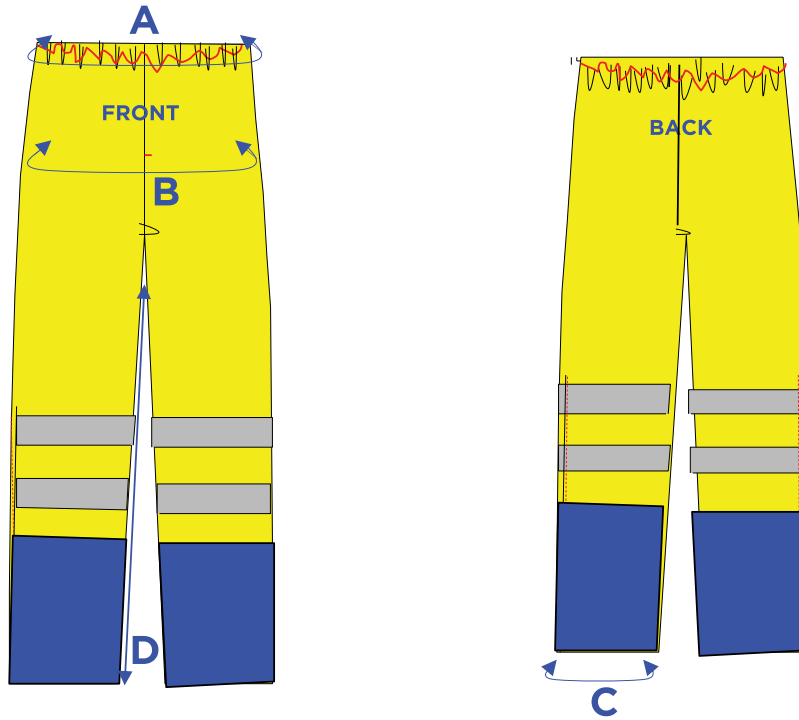

MATERIAL

- PRO ARC quick dry laminated outer fabric
- 3M FR Reflective Tape
- YKK Zippers

MAIN APPLICATION

- Electrical
- Telecom
- Gas
- Oil

SAFETY STANDARDS

Tested & Passed

- ASTM F2733 Flash Fire
- ASTM F1891 Electric ARC
- NFPA 70E Electric ARC
- 26.1 Cal/cm2 ETB/ATPV (CAT 3)
- ANSI 107 Class E High Visibility
- ASTM F1868 Comfort
- ASTM E96 Comfort

SKU: PRARCOT

Partners

OVER TROUSER SIZE CHART

PRO/ARC REGULAR TROUSERS (CM)

		XS	S	M	L	XL	2XL	3XL	4XL	5XL	6XL	7XL	TOL ±
Waist relaxed	A	54	64	74	84	94	104	114	124	134	144	154	±3.5
Hip	B	102	110	120	130	140	150	160	170	180	190	200	±1.5
Leg opening	C	46	47	48	49	50	51	52	53	54	55	56	±1
Inseam Length	D	72.5	75	75	75	75	77.5	80	80	80	82.5	85	±1.5

PRO/ARC REGULAR TROUSERS (INCH)

		XS	S	M	L	XL	2XL	3XL	4XL	5XL	6XL	7XL	TOL ±
Waist relaxed	A	21 1/4	25 1/4	29 1/8	33 1/8	37	41	44 7/8	48 7/8	52 3/4	56 3/4	60 5/8	±1 3/8
Hip	B	40 1/8	43 1/4	47 1/4	51 1/8	55 1/8	59	63	66 7/8	70 7/8	74 3/4	78 3/4	±5/8
Leg opening	C	18 1/8	18 1/2	18 7/8	19 1/4	19 5/8	20 1/8	20 1/2	20 7/8	21 1/4	21 5/8	22	±3/8
Inseam Length	D	28 4/8	29 4/8	29 4/8	29 4/8	29 4/8	30 4/8	31 4/8	31 4/8	31 4/8	32 4/8	33 4/8	±5/8

PRO/ARC LONG TROUSERS (INCH)

		XS	S	M	L	XL	2XL	3XL	4XL	5XL	6XL	7XL	TOL ±
Waist relaxed	A	21 1/4	25 1/4	29 1/8	33 1/8	37	41	44 7/8	48 7/8	52 3/4	56 3/4	60 5/8	±1 3/8
Hip	B	40 1/8	43 1/4	47 1/4	51 1/8	55 1/8	59	63	66 7/8	70 7/8	74 3/4	78 3/4	±5/8
Leg opening	C	18 1/8	18 1/2	18 7/8	19 1/4	19 5/8	20 1/8	20 1/2	20 7/8	21 1/4	21 5/8	22	±3/8
Inseam Length	D	30 4/8	31 4/8	31 4/8	31 4/8	31 4/8	32 4/8	33 4/8	33 4/8	33 4/8	34 4/8	35 3/8	±5/8