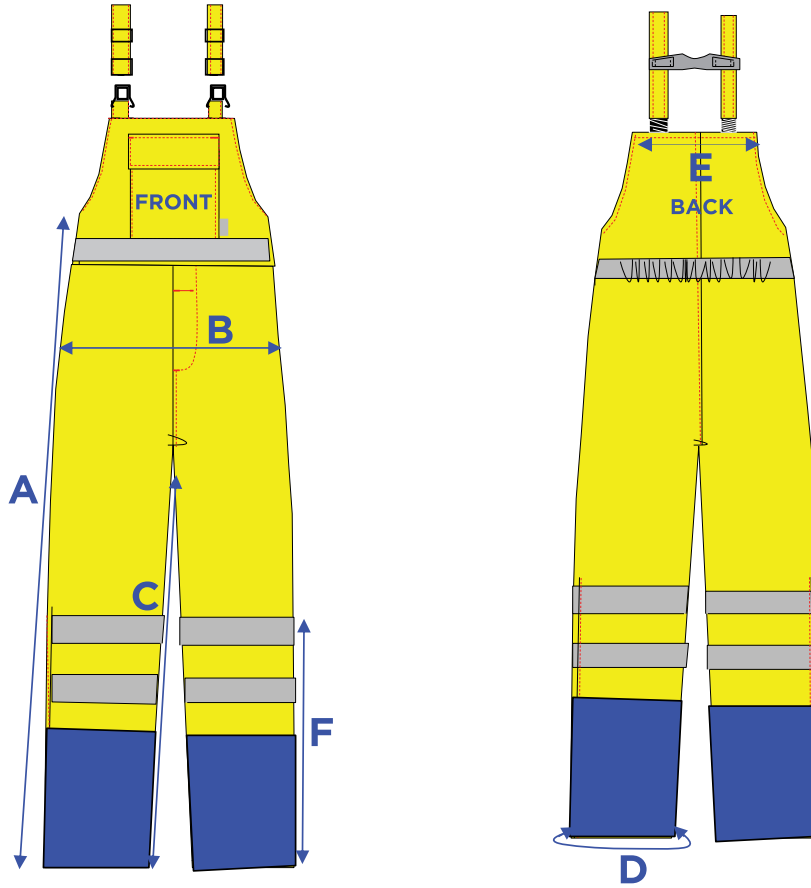

MATERIAL

- PRO ARC quick dry laminated outer fabric
- 3M FR Reflective Tape
- YKK Zippers

MAIN APPLICATION

- Electrical
- Telecom
- Gas
- Oil

SKU: PRARCBT

SAFETY STANDARDS

Tested & Passed

- ASTM F2733 Flash Fire
- ASTM F1891 Electric ARC
- NFPA 70E Electric ARC
- 26.1 Cal/cm2 ETB/ATPV (CAT 3)
- ANSI 107 Class E High Visibility
- ASTM F1868 Comfort
- ASTM E96 Comfort

Partners

BIB TROUSER SIZE CHART

PRO/ARC REGULAR BIB & BRACES (CM)

		XS	S	M	L	XL	2XL	3XL	4XL	5XL	6XL	7XL	TOL ±
Side seam	A	120	122	124	126	128	130	132	134	136	138	140	±2
Hip	B	102	110	118	126	134	142	150	158	166	174	182	±1.5
Inside seam	C	75	76	77	78	79	80	81	82	83	84	85	±1.5
Leg width	D	49	50	51	52	53	54	55	56	57	58	59	±1
Width of bib	E	29	29	29	33	33	33	36	36	36	39	39	±1
Zipper	F	48	48	48	48	48	48	48	48	48	48	48	±1.5

PRO/ARC REGULAR BIB & BRACES (INCH)

		XS	S	M	L	XL	2XL	3XL	4XL	5XL	6XL	7XL	TOL ±
Side seam	A	47 2/8	48	48 7/8	49 5/8	50 3/8	51 1/8	52	53	53 4/8	54 3/8	55 1/8	±3/4
Hip	B	40 1/8	43 1/4	46 1/2	49 5/8	52 3/4	55 7/8	59	62 1/4	65 3/8	68 1/2	71 5/8	±5/8
Inside seam	C	29 4/8	29 7/8	30 1/4	30 6/8	31	31 4/8	32	32 2/8	32 5/8	33	33 4/8	±5/8
Leg width	D	19 1/4	19 5/8	20 1/8	20 1/2	20 7/8	21 1/4	21 5/8	22	22 1/2	22 7/8	23 1/4	±3/8
Width of bib	E	11 3/8	11 3/8	11 3/8	13	13	13	14 1/8	14 1/8	14 1/8	15 3/8	15 3/8	±3/8
Zipper	F	18 7/8	18 7/8	18 7/8	18 7/8	18 7/8	18 7/8	18 7/8	18 7/8	18 7/8	18 7/8	18 7/8	±5/8

PRO/ARC LONG BIB & BRACES (INCH)

		XS	S	M	L	XL	2XL	3XL	4XL	5XL	6XL	7XL	TOL ±
Side seam	A	49 2/8	50	50 6/8	51 5/8	52 3/8	53 1/8	54	54 1/2	55 4/8	56 2/8	57 1/8	±3/4
Hip	B	40 1/8	43 1/4	46 1/2	49 5/8	52 3/4	55 7/8	59	62 1/4	65 3/8	68 1/2	71 5/8	±5/8
Inside seam	C	31 4/8	31 7/8	32 1/4	32 5/8	33	33 4/8	33 3/4	34 2/8	34 5/8	35	33 4/8	±5/8
Leg width	D	19 1/4	19 5/8	20 1/8	20 1/2	20 7/8	21 1/4	21 5/8	22	22 1/2	22 7/8	23 1/4	±3/8
Width of bib	E	11 3/8	11 3/8	11 3/8	13	13	13	14 1/8	14 1/8	14 1/8	15 3/8	15 3/8	±3/8
Zipper	F	18 7/8	18 7/8	18 7/8	18 7/8	18 7/8	18 7/8	18 7/8	18 7/8	18 7/8	18 7/8	18 7/8	±5/8