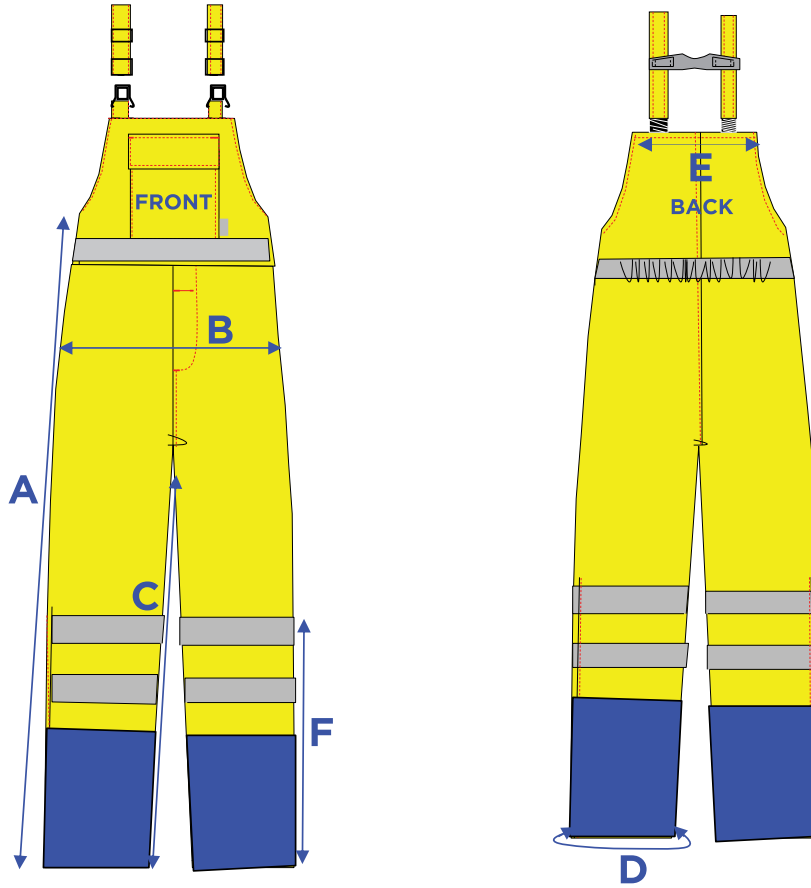

MAIN APPLICATION

- Electrical
- Telecom
- Gas
- Oil

SAFETY STANDARDS

Tested & Passed

- ASTM F2732 Thermal Protection
-60 Degrees Celsius, -79 Degrees Fahrenheit
- ASTM F2733 Flash Fire
- ASTM F1891 Electric ARC
- NFPA 70E Electric ARC
26.1 Cal/cm² ETB/ATPV (CAT 3)
- ANSI 107 Class E high visibility
- ASTM F1868 Comfort
- ASTM E96 Comfort

Partners

BIB TROUSER SIZE CHART

PRO/ARC REGULAR BIB & BRACES (CM)

		XS	S	M	L	XL	2XL	3XL	4XL	5XL	6XL	7XL	TOL ±
Side seam	A	120	122	124	126	128	130	132	134	136	138	140	±2
Hip	B	102	110	118	126	134	142	150	158	166	174	182	±1.5
Inside seam	C	75	76	77	78	79	80	81	82	83	84	85	±1.5
Leg width	D	49	50	51	52	53	54	55	56	57	58	59	±1
Width of bib	E	29	29	29	33	33	33	36	36	36	39	39	±1
Zipper	F	48	48	48	48	48	48	48	48	48	48	48	±1.5

PRO/ARC REGULAR BIB & BRACES (INCH)

		XS	S	M	L	XL	2XL	3XL	4XL	5XL	6XL	7XL	TOL ±
Side seam	A	47 2/8	48	48 7/8	49 5/8	50 3/8	51 1/8	52	53	53 4/8	54 3/8	55 1/8	±3/4
Hip	B	40 1/8	43 1/4	46 1/2	49 5/8	52 3/4	55 7/8	59	62 1/4	65 3/8	68 1/2	71 5/8	±5/8
Inside seam	C	29 4/8	29 7/8	30 1/4	30 6/8	31	31 4/8	32	32 2/8	32 5/8	33	33 4/8	±5/8
Leg width	D	19 1/4	19 5/8	20 1/8	20 1/2	20 7/8	21 1/4	21 5/8	22	22 1/2	22 7/8	23 1/4	±3/8
Width of bib	E	11 3/8	11 3/8	11 3/8	13	13	13	14 1/8	14 1/8	14 1/8	15 3/8	15 3/8	±3/8
Zipper	F	18 7/8	18 7/8	18 7/8	18 7/8	18 7/8	18 7/8	18 7/8	18 7/8	18 7/8	18 7/8	18 7/8	±5/8