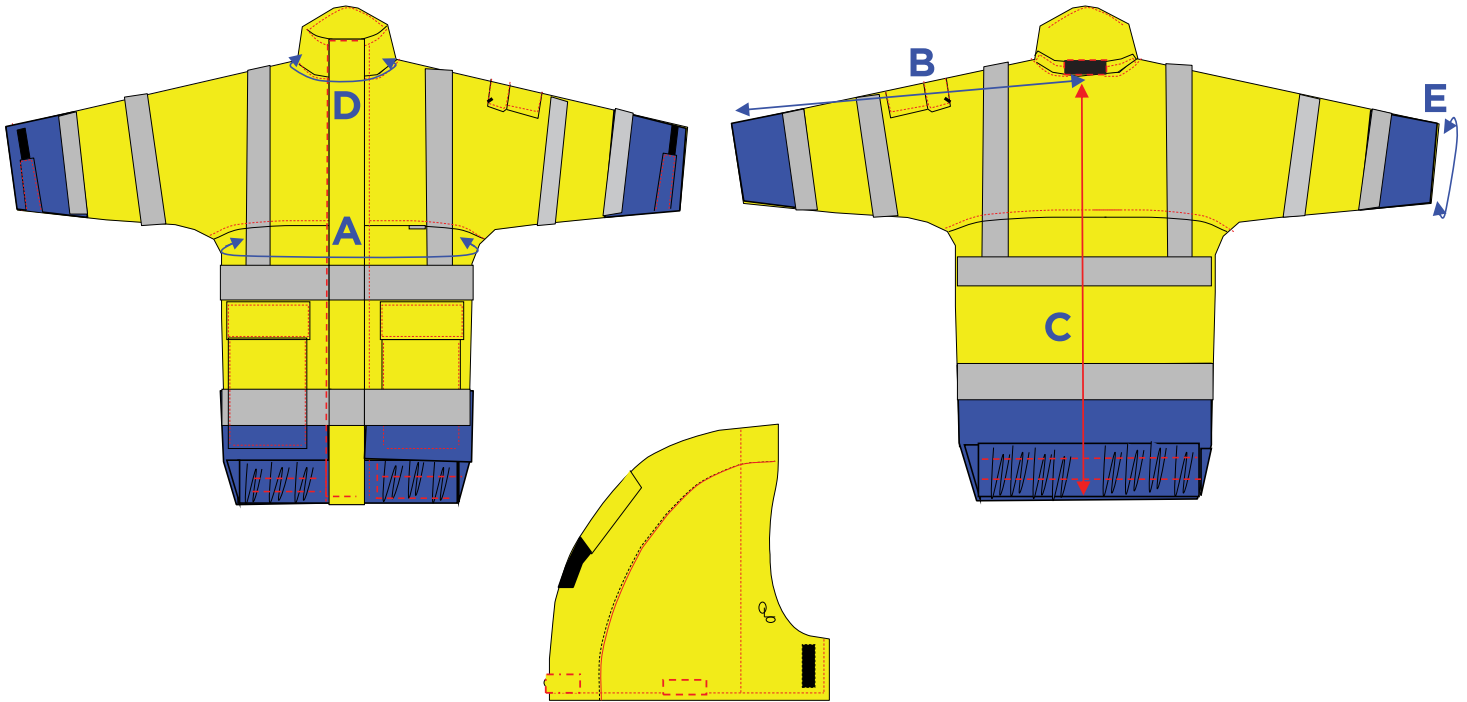

FR/ARC CAT 3 PRO ARC® RAINWEAR / OUTERWEAR

Yellow/Navy

Orange/Navy

BOMBER JACKET - Breathable High Visibility Rainwear

ALL SEASON PROTECTION

DURABLE, WATERPROOF, BREATHABLE & WINDPROOF

FEATURES

- Elasticated waist
- Removable hood
- Triple storm flap with heavy duty two way YKK zip
- Elasticated adjustable storm cuffs
- Internal cuff
- Lanyard vent
- Two hip pockets
- Stand up collar
- Phone pocket on sleeve

MAIN APPLICATION

- Electrical
- Telecom
- Gas
- Oil

SKU: PRARCBJ

Partners

BOMBER JACKET SIZE CHART

PRO/ARC REGULAR BOMBER JACKET (CM)

		XS	S	M	L	XL	2XL	3XL	4XL	5XL	6XL	7XL	TOL ±
Coat Chest	A	107	117	127	137	147	157	167	177	187	197	207	±3
Sleeve Length	B	85.5	87	88.5	90	91.5	93	94	95	96	97	98	±1
Centre Back Length	C	66	66	66	66	66	66	66	66	66	66	66	±1.5
Neck Circumference	D	57	57	57	57	59	59	59	62	62	62	62	±1.5
Cuff Circumference	E	32.8	33.2	33.8	34.4	35	35.6	36	36.8	37.4	38	38.6	±0.5
Middle zipper		66	66	66	66	66	66	66	66	66	66	66	±1.5

PRO/ARC REGULAR BOMBER JACKET (INCH)

		XS	S	M	L	XL	2XL	3XL	4XL	5XL	6XL	7XL	TOL ±
Coat Chest	A	42 1/8	46 1/8	50	54	57 7/8	61 6/8	65 1/2	69 1/2	73 5/8	77 4/8	81 2/4	±1 1/8
Sleeve Length	B	33 5/8	34 2/8	34 3/4	35 3/8	36	36 5/8	37	37 3/8	37 3/4	38 1/4	38 5/8	±3/8
Centre Back Length	C	26	26	26	26	26	26	26	26	26	26	26	±5/8
Neck Circumference	D	22 1/2	22 1/2	22 1/2	22 1/2	23 1/4	23 1/4	23 1/4	24 3/8	24 3/8	24 3/8	24 3/8	±5/8
Cuff Circumference	E	12 7/8	13 1/8	13 1/4	13 1/2	13 3/4	14	14 1/8	14 1/2	14 3/4	15	15 1/4	±1/4
Middle zipper		26	26	26	26	26	26	26	26	26	26	26	±5/8