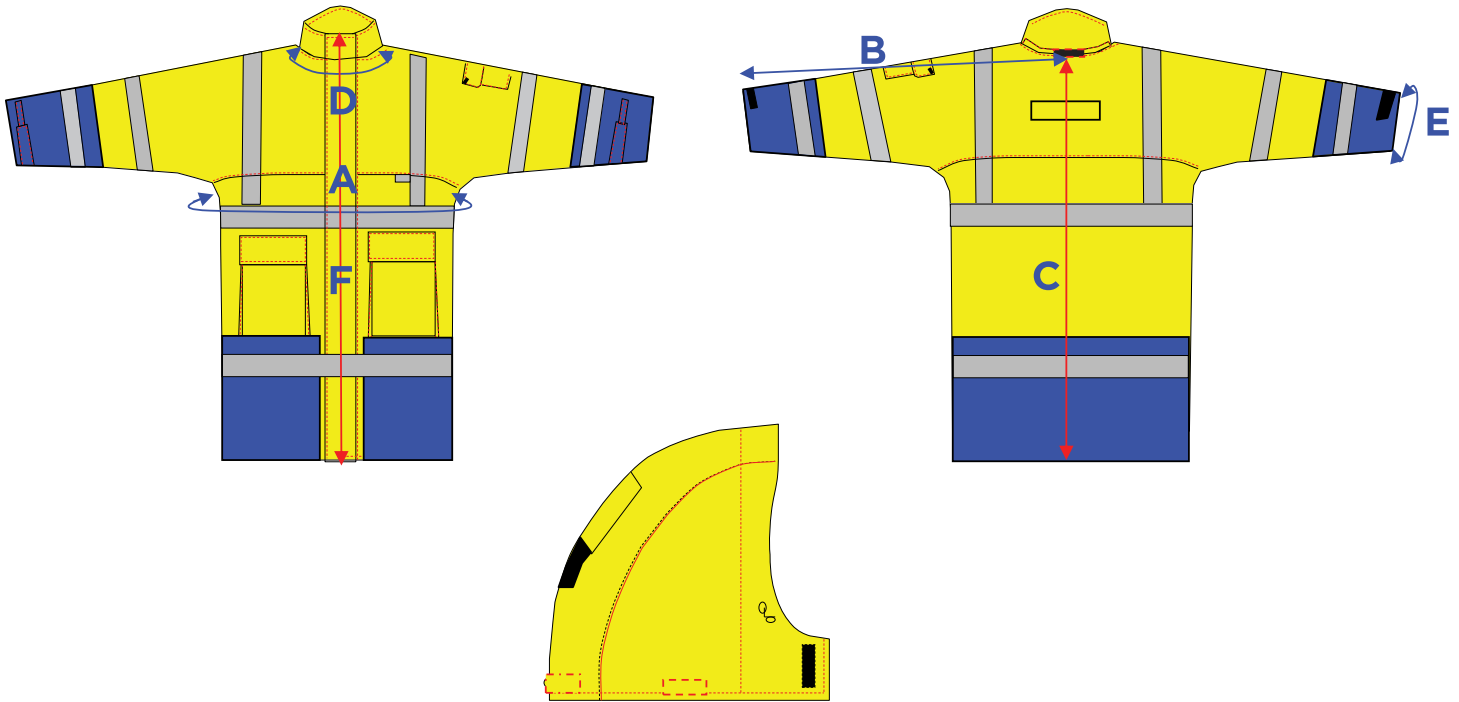

#### MAIN APPLICATION

- Electrical
- Telecom
- Gas
- Oil

Partners

COAT SIZE CHART

PRO/ARC REGULAR COAT (CM)

		XS	S	M	L	XL	2XL	3XL	4XL	5XL	6XL	7XL	TOL ±
Coat Chest	A	107	117	127	137	147	157	167	177	187	197	207	±3.5
Sleeve Length	B	85.5	87	88.5	90	91.5	93	94	95	96	97	98	±1.5
Centre Back Length	C	76	76	76	76	76	76	76	76	76	76	76	±1
Neck Circumference	D	57	57	57	57	59	59	59	62	62	62	62	±1
Cuff Circumference	E	32.4	33	33.6	34.2	34.8	35.4	36	36.4	36.8	37.2	37.6	±1
Middle zipper	F	66	66	66	66	66	66	66	66	66	66	66	±1

PRO/ARC REGULAR COAT (INCH)

		XS	S	M	L	XL	2XL	3XL	4XL	5XL	6XL	7XL	TOL ±
Coat Chest	A	42 1/8	46 1/8	50	54	57 7/8	61 6/8	65 1/2	69 1/2	73 5/8	77 4/8	81 2/4	±1 3/8
Sleeve Length	B	33 5/8	34 2/8	35	35 3/8	36	36 5/8	37	37 3/8	37 3/4	38 1/4	38 5/8	±5/8
Centre Back Length	C	30	30	49 2/8	30	30	30	30	30	30	30	30	±5/8
Neck Circumference	D	22 1/2	22 1/2	22 1/2	22 1/2	23 1/4	23 1/4	23 1/4	24 3/8	24 3/8	24 3/8	24 3/8	±3/8
Cuff Circumference	E	12 3/4	13	13 1/4	13 1/2	13 3/4	13 7/8	14 1/8	14 3/8	14 1/2	14 5/8	14 3/4	±3/8
Middle zipper	F	26	26	26	26	26	26	26	26	26	26	26	±3/8