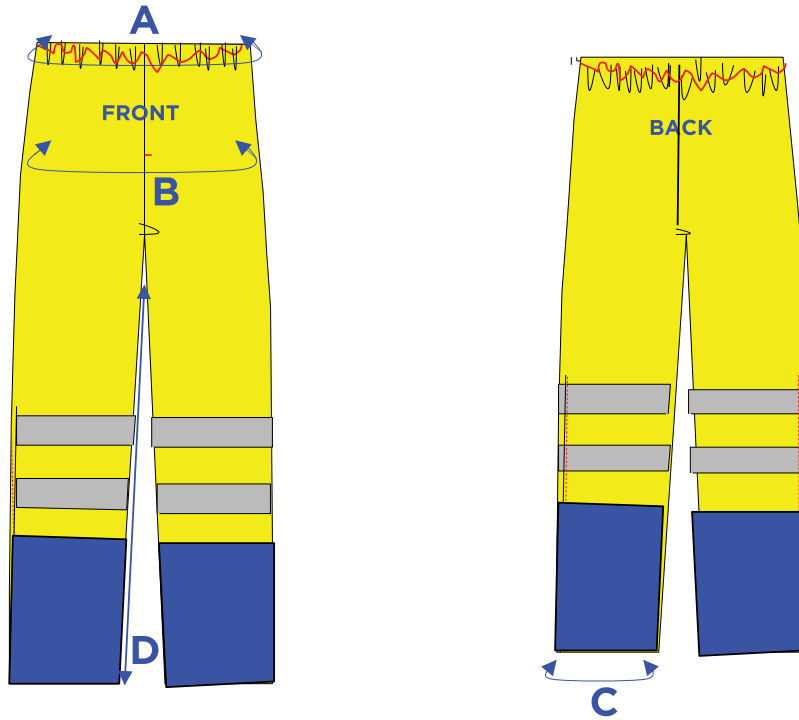

FEATURES

- Boot access with zippers and storm flap
- Adjustable suspenders chest pocket
- 2 Cargo pockets

MATERIAL

- GORE-TEX 2 layer PYRAD quick dry laminated outer fabric
- 3M FR Reflective Tape
- YKK FR Zipper

SKU: GTASPRARCT

Partners

OVER TROUSER SIZE CHART

PRO/ARC REGULAR TROUSERS (CM)

		XS	S	M	L	XL	2XL	3XL	4XL	5XL	6XL	7XL	TOL ±
Waist relaxed	A	54	64	74	84	94	104	114	124	134	144	154	±3.5
Hip	B	102	110	120	130	140	150	160	170	180	190	200	±1.5
Leg opening	C	46	47	48	49	50	51	52	53	54	55	56	±1
Inseam Length	D	72.5	75	75	75	75	77.5	80	80	80	82.5	85	±1.5

PRO/ARC REGULAR TROUSERS (INCH)

		XS	S	M	L	XL	2XL	3XL	4XL	5XL	6XL	7XL	TOL ±
Waist relaxed	A	21 1/4	25 1/4	29 1/8	33 1/8	37	41	44 7/8	48 7/8	52 3/4	56 3/4	60 5/8	±1 3/8
Hip	B	40 1/8	43 1/4	47 1/4	51 1/8	55 1/8	59	63	66 7/8	70 7/8	74 3/4	78 3/4	±5/8
Leg opening	C	18 1/8	18 1/2	18 7/8	19 1/4	19 5/8	20 1/8	20 1/2	20 7/8	21 1/4	21 5/8	22	±3/8
Inseam Length	D	28 4/8	29 4/8	29 4/8	29 4/8	29 4/8	30 4/8	31 4/8	31 4/8	31 4/8	32 4/8	33 4/8	±5/8

PRO/ARC LONG TROUSERS (INCH)

		XS	S	M	L	XL	2XL	3XL	4XL	5XL	6XL	7XL	TOL ±
Waist relaxed	A	21 1/4	25 1/4	29 1/8	33 1/8	37	41	44 7/8	48 7/8	52 3/4	56 3/4	60 5/8	±1 3/8
Hip	B	40 1/8	43 1/4	47 1/4	51 1/8	55 1/8	59	63	66 7/8	70 7/8	74 3/4	78 3/4	±5/8
Leg opening	C	18 1/8	18 1/2	18 7/8	19 1/4	19 5/8	20 1/8	20 1/2	20 7/8	21 1/4	21 5/8	22	±3/8
Inseam Length	D	30 4/8	31 4/8	31 4/8	31 4/8	31 4/8	32 4/8	33 4/8	33 4/8	33 4/8	34 4/8	35 3/8	±5/8