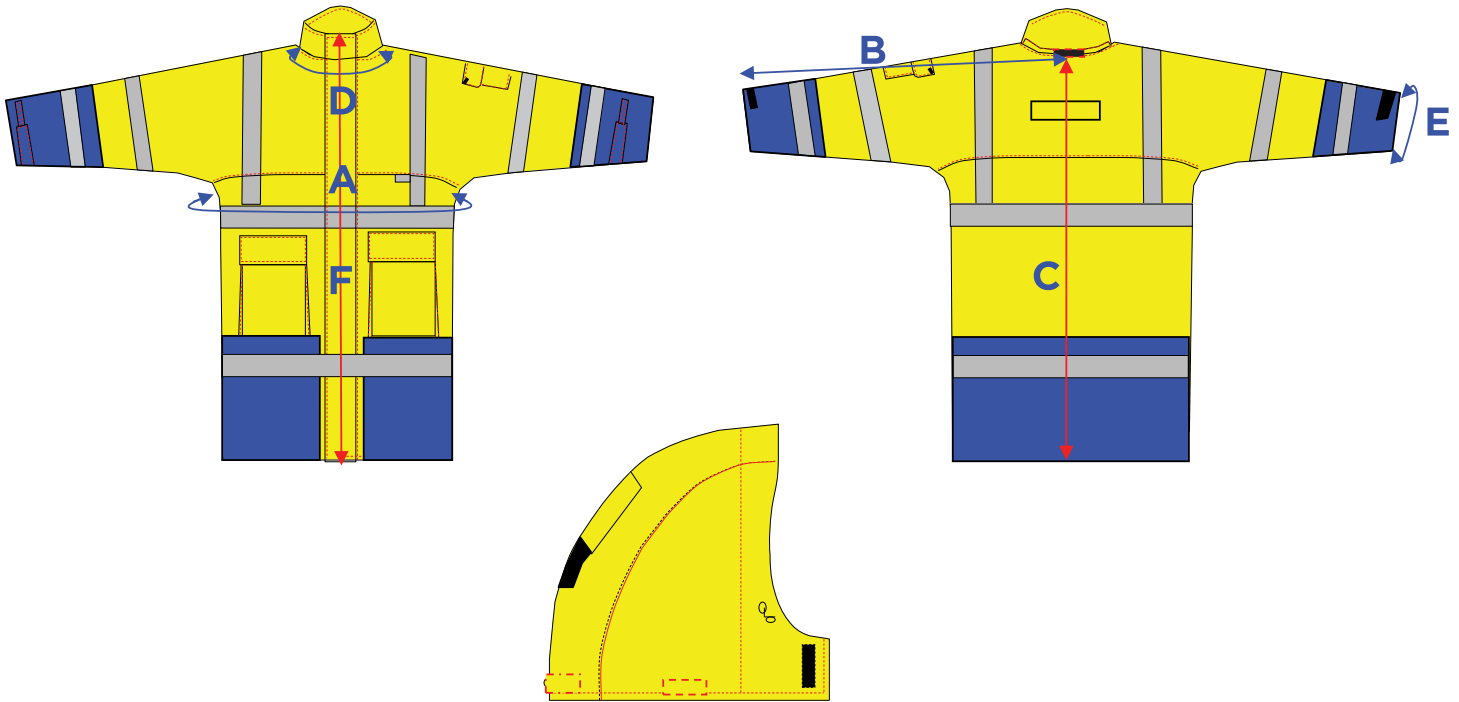

MAIN APPLICATION

- Electrical
- Telecom
- Gas
- Oil

SKU: GTASPRARC

Partners

COAT SIZE CHART

PRO/ARC REGULAR COAT (CM)

		XS	S	M	L	XL	2XL	3XL	4XL	5XL	6XL	7XL	TOL ±
Coat Chest	A	107	117	127	137	147	157	167	177	187	197	207	±3.5
Sleeve Length	B	85.5	87	88.5	90	91.5	93	94	95	96	97	98	±1.5
Centre Back Length	C	76	76	76	76	76	76	76	76	76	76	76	±1
Neck Circumference	D	57	57	57	57	59	59	59	62	62	62	62	±1
Cuff Circumference	E	32.4	33	33.6	34.2	34.8	35.4	36	36.4	36.8	37.2	37.6	±1
Middle zipper	F	66	66	66	66	66	66	66	66	66	66	66	±1

PRO/ARC REGULAR COAT (INCH)

		XS	S	M	L	XL	2XL	3XL	4XL	5XL	6XL	7XL	TOL ±
Coat Chest	A	42 1/8	46 1/8	50	54	57 7/8	61 6/8	65 1/2	69 1/2	73 5/8	77 4/8	81 2/4	±1 3/8
Sleeve Length	B	33 5/8	34 2/8	35	35 3/8	36	36 5/8	37	37 3/8	37 3/4	38 1/4	38 5/8	±5/8
Centre Back Length	C	30	30	49 2/8	30	30	30	30	30	30	30	30	±5/8
Neck Circumference	D	22 1/2	22 1/2	22 1/2	22 1/2	23 1/4	23 1/4	23 1/4	24 3/8	24 3/8	24 3/8	24 3/8	±3/8
Cuff Circumference	E	12 3/4	13	13 1/4	13 1/2	13 3/4	13 7/8	14 1/8	14 3/8	14 1/2	14 5/8	14 3/4	±3/8
Middle zipper	F	26	26	26	26	26	26	26	26	26	26	26	±3/8