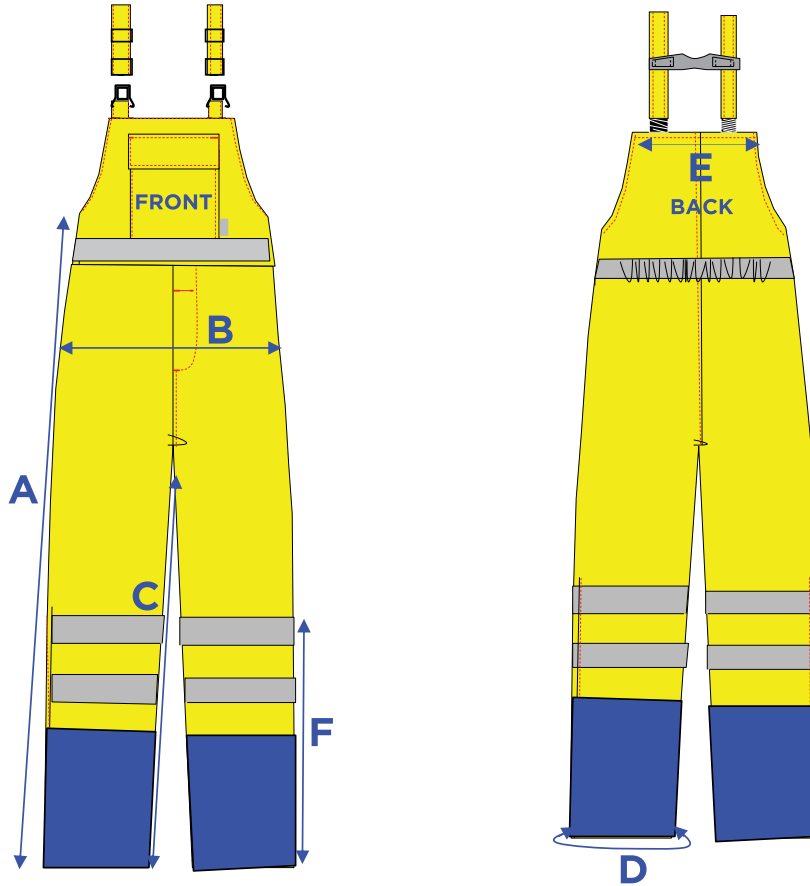

##### Tested & Passed

- ASTM F2733 Flash Fire
- ASTM F1891 Electric ARC
- NFPA 70E Electric ARC
- 31.0 Cal/cm2 ETB/ATPV (CAT 3)
- ANSI 107 Class E High Visibility
- ASTM F1868 Comfort
- ASTM E96 Comfort

SKU: GTASPRARB

Partners

**BIB TROUSER SIZE CHART**

**PRO/ARC REGULAR BIB & BRACES (CM)**

		XS	S	M	L	XL	2XL	3XL	4XL	5XL	6XL	7XL	TOL ±
Side seam	A	120	122	124	126	128	130	132	134	136	138	140	±2
Hip	B	102	110	118	126	134	142	150	158	166	174	182	±1.5
Inside seam	C	75	76	77	78	79	80	81	82	83	84	85	±1.5
Leg width	D	49	50	51	52	53	54	55	56	57	58	59	±1
Width of bib	E	29	29	29	33	33	33	36	36	36	39	39	±1
Zipper	F	48	48	48	48	48	48	48	48	48	48	48	±1.5

**PRO/ARC REGULAR BIB & BRACES (INCH)**

		XS	S	M	L	XL	2XL	3XL	4XL	5XL	6XL	7XL	TOL ±
Side seam	A	47 2/8	48	48 7/8	49 5/8	50 3/8	51 1/8	52	53	53 4/8	54 3/8	55 1/8	±3/4
Hip	B	40 1/8	43 1/4	46 1/2	49 5/8	52 3/4	55 7/8	59	62 1/4	65 3/8	68 1/2	71 5/8	±5/8
Inside seam	C	29 4/8	29 7/8	30 1/4	30 6/8	31	31 4/8	32	32 2/8	32 5/8	33	33 4/8	±5/8
Leg width	D	19 1/4	19 5/8	20 1/8	20 1/2	20 7/8	21 1/4	21 5/8	22	22 1/2	22 7/8	23 1/4	±3/8
Width of bib	E	11 3/8	11 3/8	11 3/8	13	13	13	14 1/8	14 1/8	14 1/8	15 3/8	15 3/8	±3/8
Zipper	F	18 7/8	18 7/8	18 7/8	18 7/8	18 7/8	18 7/8	18 7/8	18 7/8	18 7/8	18 7/8	18 7/8	±5/8