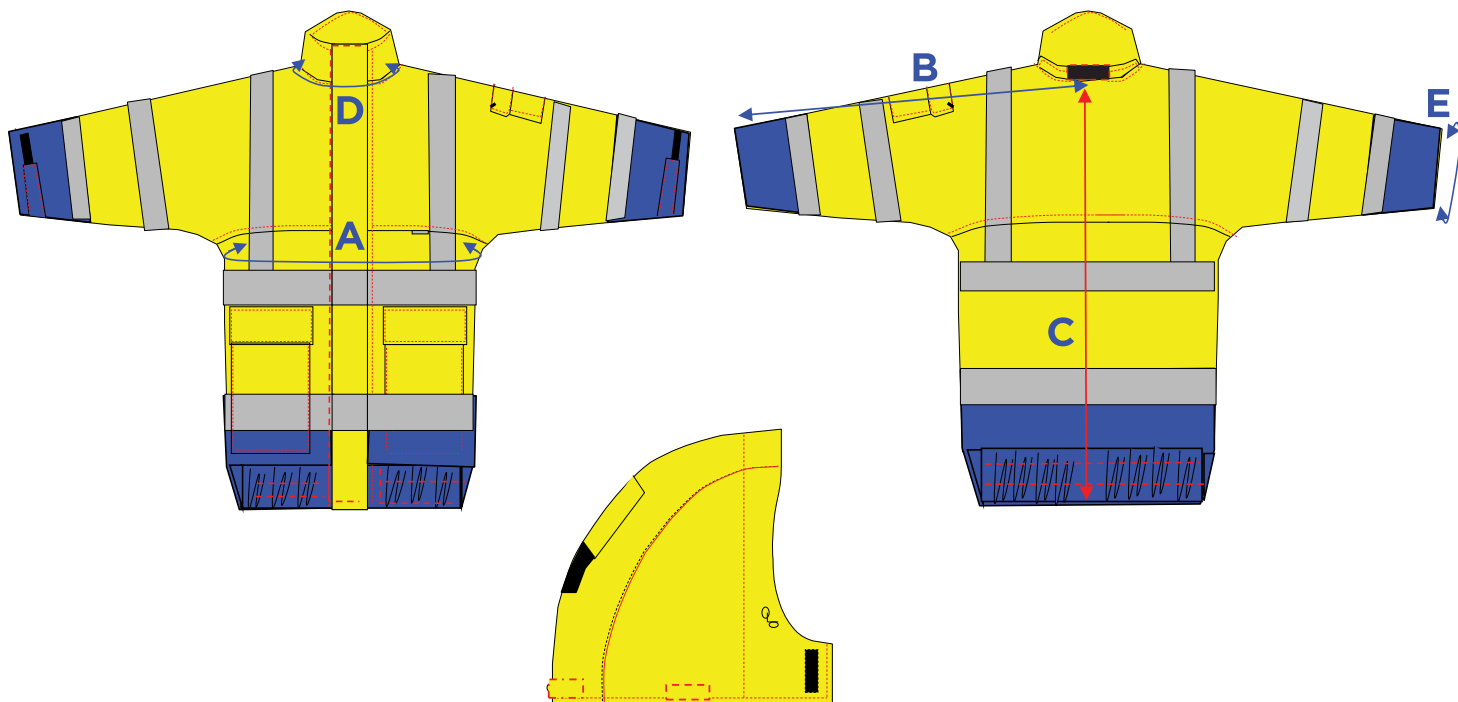

#### MAIN APPLICATION

- Electrical
- Telecom
- Gas
- Oil

Partners

**BOMBER JACKET SIZE CHART**

**PRO/ARC REGULAR BOMBER JACKET (CM)**

		XS	S	M	L	XL	2XL	3XL	4XL	5XL	6XL	7XL	TOL ±
Coat Chest	A	107	117	127	137	147	157	167	177	187	197	207	±3
Sleeve Length	B	85.5	87	88.5	90	91.5	93	94	95	96	97	98	±1
Centre Back Length	C	66	66	66	66	66	66	66	66	66	66	66	±1.5
Neck Circumference	D	57	57	57	57	59	59	59	62	62	62	62	±1.5
Cuff Circumference	E	32.8	33.2	33.8	34.4	35	35.6	36	36.8	37.4	38	38.6	±0.5
Middle zipper		66	66	66	66	66	66	66	66	66	66	66	±1.5

**PRO/ARC REGULAR BOMBER JACKET (INCH)**

		XS	S	M	L	XL	2XL	3XL	4XL	5XL	6XL	7XL	TOL ±
Coat Chest	A	42 1/8	46 1/8	50	54	57 7/8	61 6/8	65 1/2	69 1/2	73 5/8	77 4/8	81 2/4	±1 1/8
Sleeve Length	B	33 5/8	34 2/8	34 3/4	35 3/8	36	36 5/8	37	37 3/8	37 3/4	38 1/4	38 5/8	±3/8
Centre Back Length	C	26	26	26	26	26	26	26	26	26	26	26	±5/8
Neck Circumference	D	22 1/2	22 1/2	22 1/2	22 1/2	23 1/4	23 1/4	23 1/4	24 3/8	24 3/8	24 3/8	24 3/8	±5/8
Cuff Circumference	E	12 7/8	13 1/8	13 1/4	13 1/2	13 3/4	14	14 1/8	14 1/2	14 3/4	15	15 1/4	±1/4
Middle zipper		26	26	26	26	26	26	26	26	26	26	26	±5/8